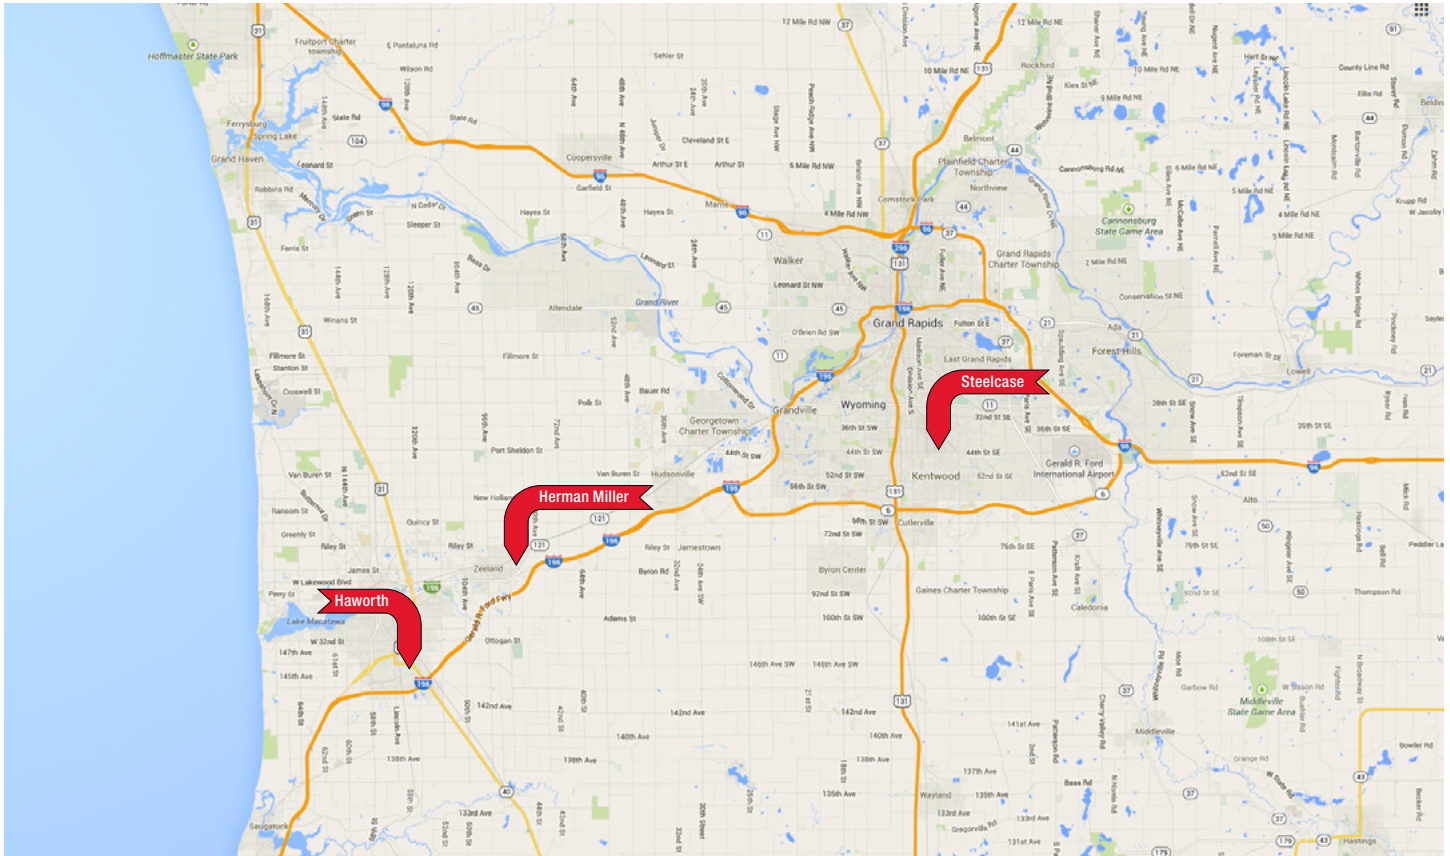

Industrial Designer
GE Appliances

Ian Cunningham, IDSA

Director of Industrial Design
Newell Rubbermaid

Kevin Patmore

Chief Engineer, Eng Product Management
Stryker

MAP / Design Marathon

Herman Miller
9:30am - 11:30am
855 E Main Ave
Zeeland, MI 49464

Haworth
12:30am - 2:30pm
1 Haworth Center
Holland, MI 49423

Steelcase
4pm - 6pm
901 44th St SE
Grand Rapids, MI 49508

QUESTIONS?

Jeevak Badve, IDSA
IDSA Board Member / Central District VP / 2014 Conf. Chair
jeevak@sundbergferar.com
248 202 9338