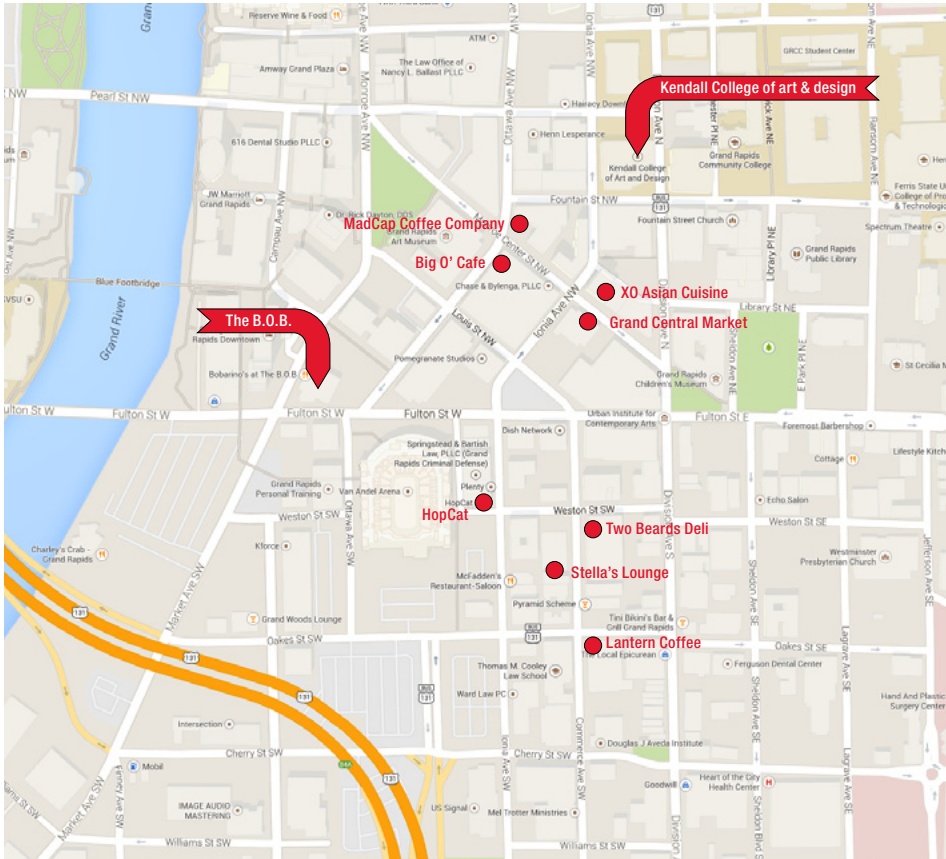

*Please think about carpooling
for the design marathon*

MAP / Evening Studio Crawls

Kendall College of Art & Design

17 Fountain Street NW
Grand Rapids, MI 49503

Start Garden

50 Louis Street
Grand Rapids, MI 49503

The Factory

38 Fulton St W #400
Grand Rapids, MI 49503
(616) 379-9377

The B.O.B.

20 Monroe Ave NW
Grand Rapids, MI 49503
(616) 356-2000

Grid 70

70 Ionia Ave SW
Grand Rapids, MI 49503
(616) 458-6050

QUESTIONS?

Jeevak Badve, IDSA

IDSA Board Member / Central District VP / 2014 Conf. Chair
jeevak@sundbergferar.com
248 202 9338

MAP / Restaurants

LOCAL RESTAURANTS

Stella's Lounge

53 Commerce Ave SW
Grand Rapids, MI 49503
P: (616) 742-4444
W: stellasgr.com

Hopcat

25 Ionia Ave SW #100
Grand Rapids, MI 49503
P: (616) 451-4677
W: hopcat.com

Two Beards Deli

38 Commerce Ave SW
Grand Rapids, MI 49503
P: (616) 719-3802
W: twobeardsdeli.com

Big O' Cafe

80 Ottawa Ave. NW #1
Grand Rapids, MI 49503
P: (616) 451-1887
W: bigospizzas.com