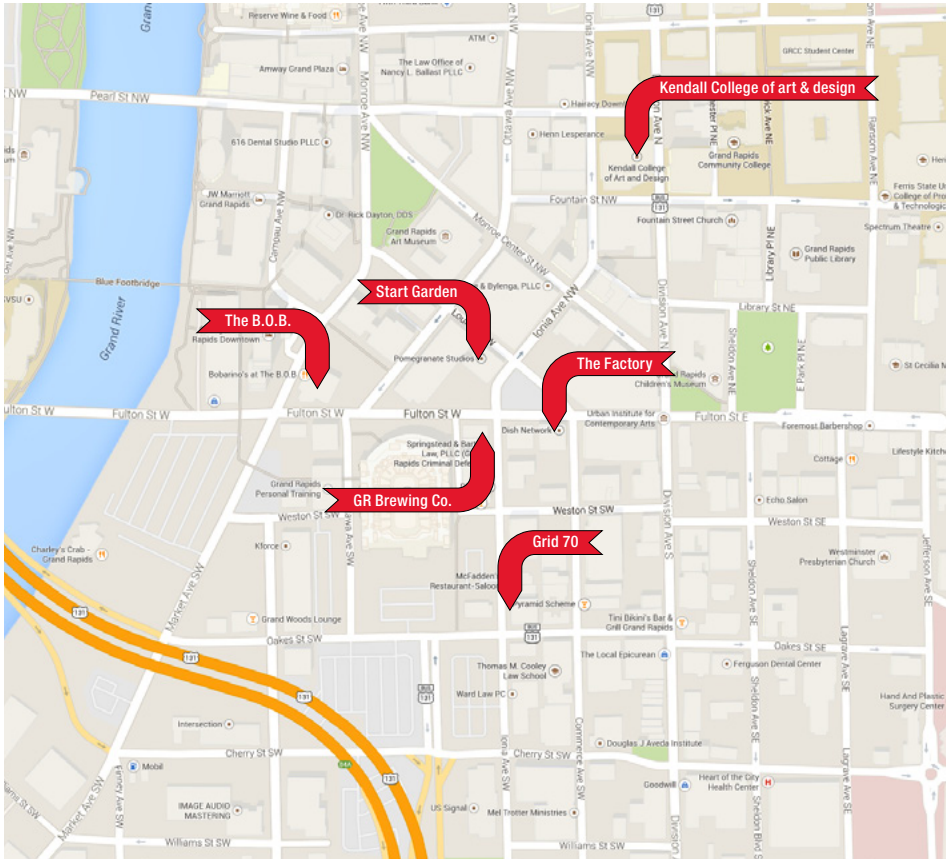

Haworth
12:30am - 2:30pm
1 Haworth Center
Holland, MI 49423

Steelcase
4pm - 6pm
901 44th St SE
Grand Rapids, MI 49508

QUESTIONS?

Jeevak Badve, IDSA
IDSA Board Member / Central District VP / 2014 Conf. Chair
jeevak@sundbergferar.com
248 202 9338

*Please think about carpooling
for the design marathon*

MAP / Evening Studio Crawls

Kendall College of Art & Design

17 Fountain Street NW
Grand Rapids, MI 49503

Start Garden

50 Louis Street
Grand Rapids, MI 49503