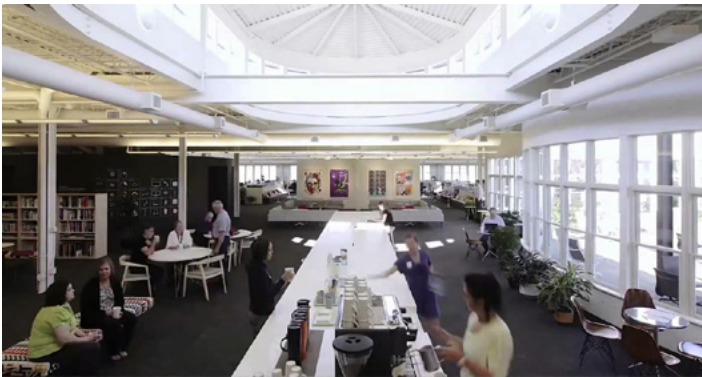

Pre-Conference / Design Marathon / Friday 9:30^{am} - 6^{pm}

Gary Smith

V.P. Product Design
Herman Miller